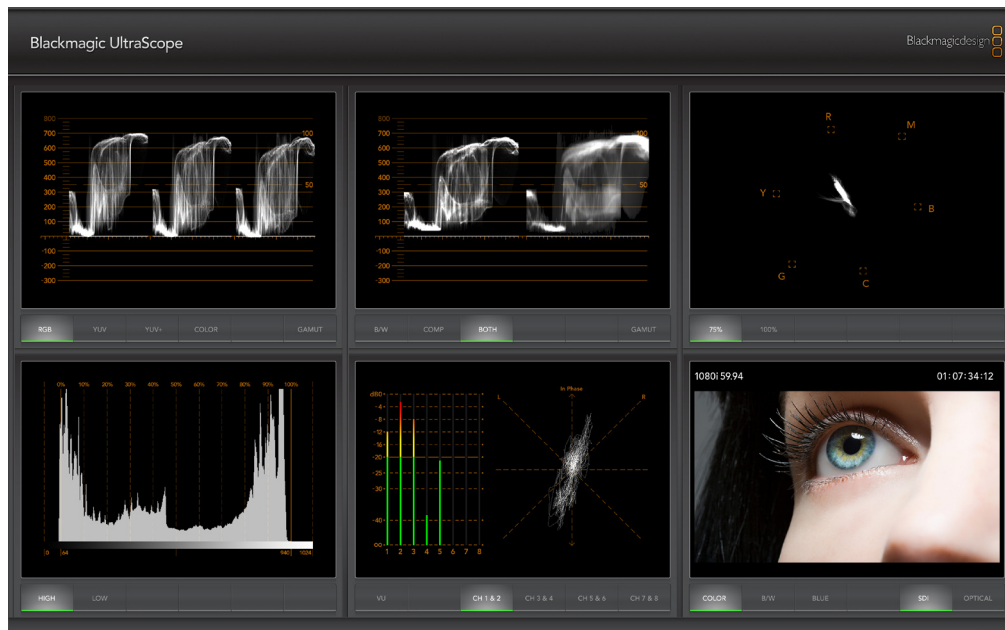

Broadcast Engineering

vkube™
Broadcaster

Windows® 7

- **Monitor** SDI, HD-SDI and Optical SDI waveforms with **broadcast accuracy**
- **Capture** video for analysis or review
- **Stream** live events in any format

visible light

www.vkube.com

VKube Broadcaster

At a Deposition
Plug in your camera and capture live

In the Studio
Capture from tape anytime

Support Staff
Do your trial prep
Make settlement brochures

Courtroom
Present evidence
Archive video records

Model		VKube Mobile Studio LE
Capture Board/Encoder:		Digital Rapids Stream-500 with MPEG
Capture Format:		
	MPEG-1 Video	✓
	MPEG-2 Video	✓
	MPEG-1 Layer II Audio	✓
Inputs:		
	Composite	✓
	S-Video	✓
	NTSC/PAL	✓
	Unbalanced Audio (mini)	✓
	Balanced Audio (XLR)	✓
Features:		
	Real-Time Capture	✓
	Video Preview	On Screen Preview
	Color Correction	✓
	Audio Gain Control	✓
	Legal Video Templates	✓
	OnStage Player for PowerPoint	✓